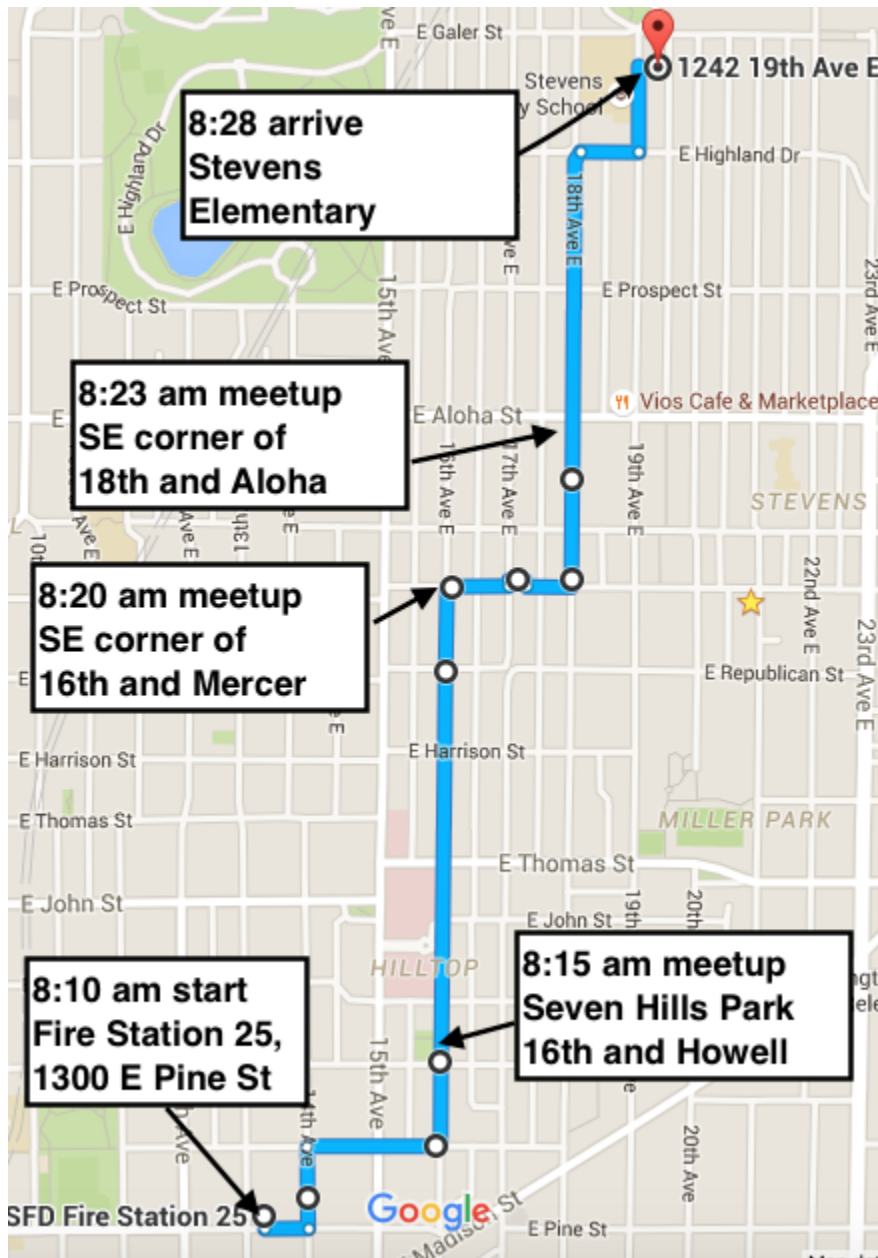

Tuesday Bike Train: The Western Route

Email Lisa Foss at lisamfoss@msn.com for more information.